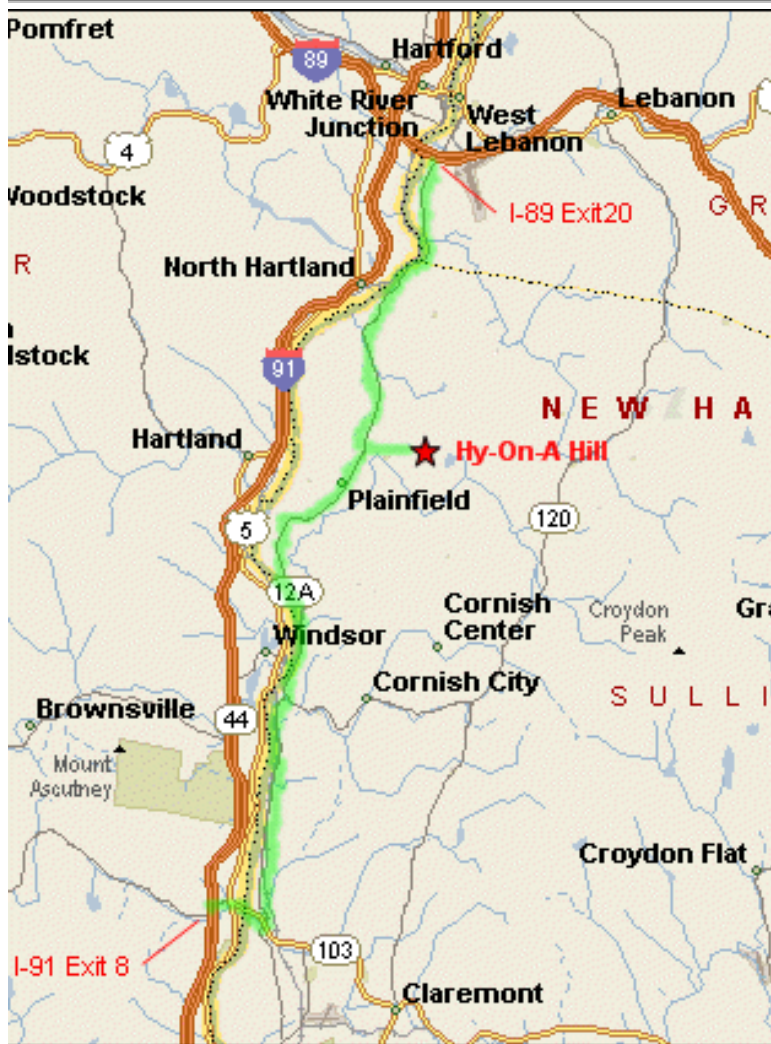

## Directions to Hy-On-A Hill

### ***From Interstate 89:***

- Take Exit 20 in West Lebanon, NH.
- Go South 7 miles on Rt 12A to Stage Road in Plainfield, NH.
- Turn left on Stage Rd. and go .7 miles to Center of Town Rd.
- Turn left on Center of Town Rd. and go .3 miles to Reeds Mill Rd.
- Turn right on Reeds Mill Rd. and go .3 miles. Entrance to Hy-On-A Hill Trout Farm is on the right.

### ***From Interstate 91 South:***

- Take Exit 8 in Ascutney, VT.
- Go East .4 miles to Rt. 5.
- Continue straight ahead on Rt. 12, crossing the Connecticut River into N.H., for .9 miles to Rt. 12A.
- Turn left on Rt. 12A and go North 11.3 miles to Stage Rd., just North of the town of Plainfield, NH.
- Turn right on Stage Rd. and go .7 miles to Center of Town Rd.
- Turn left on Center of Town Rd. and go .3 miles to Reeds Mill Rd.
- Turn right on Reeds Mill Rd. and go .3 miles. Entrance to Hy-On-A Hill Trout Farm is on the right.